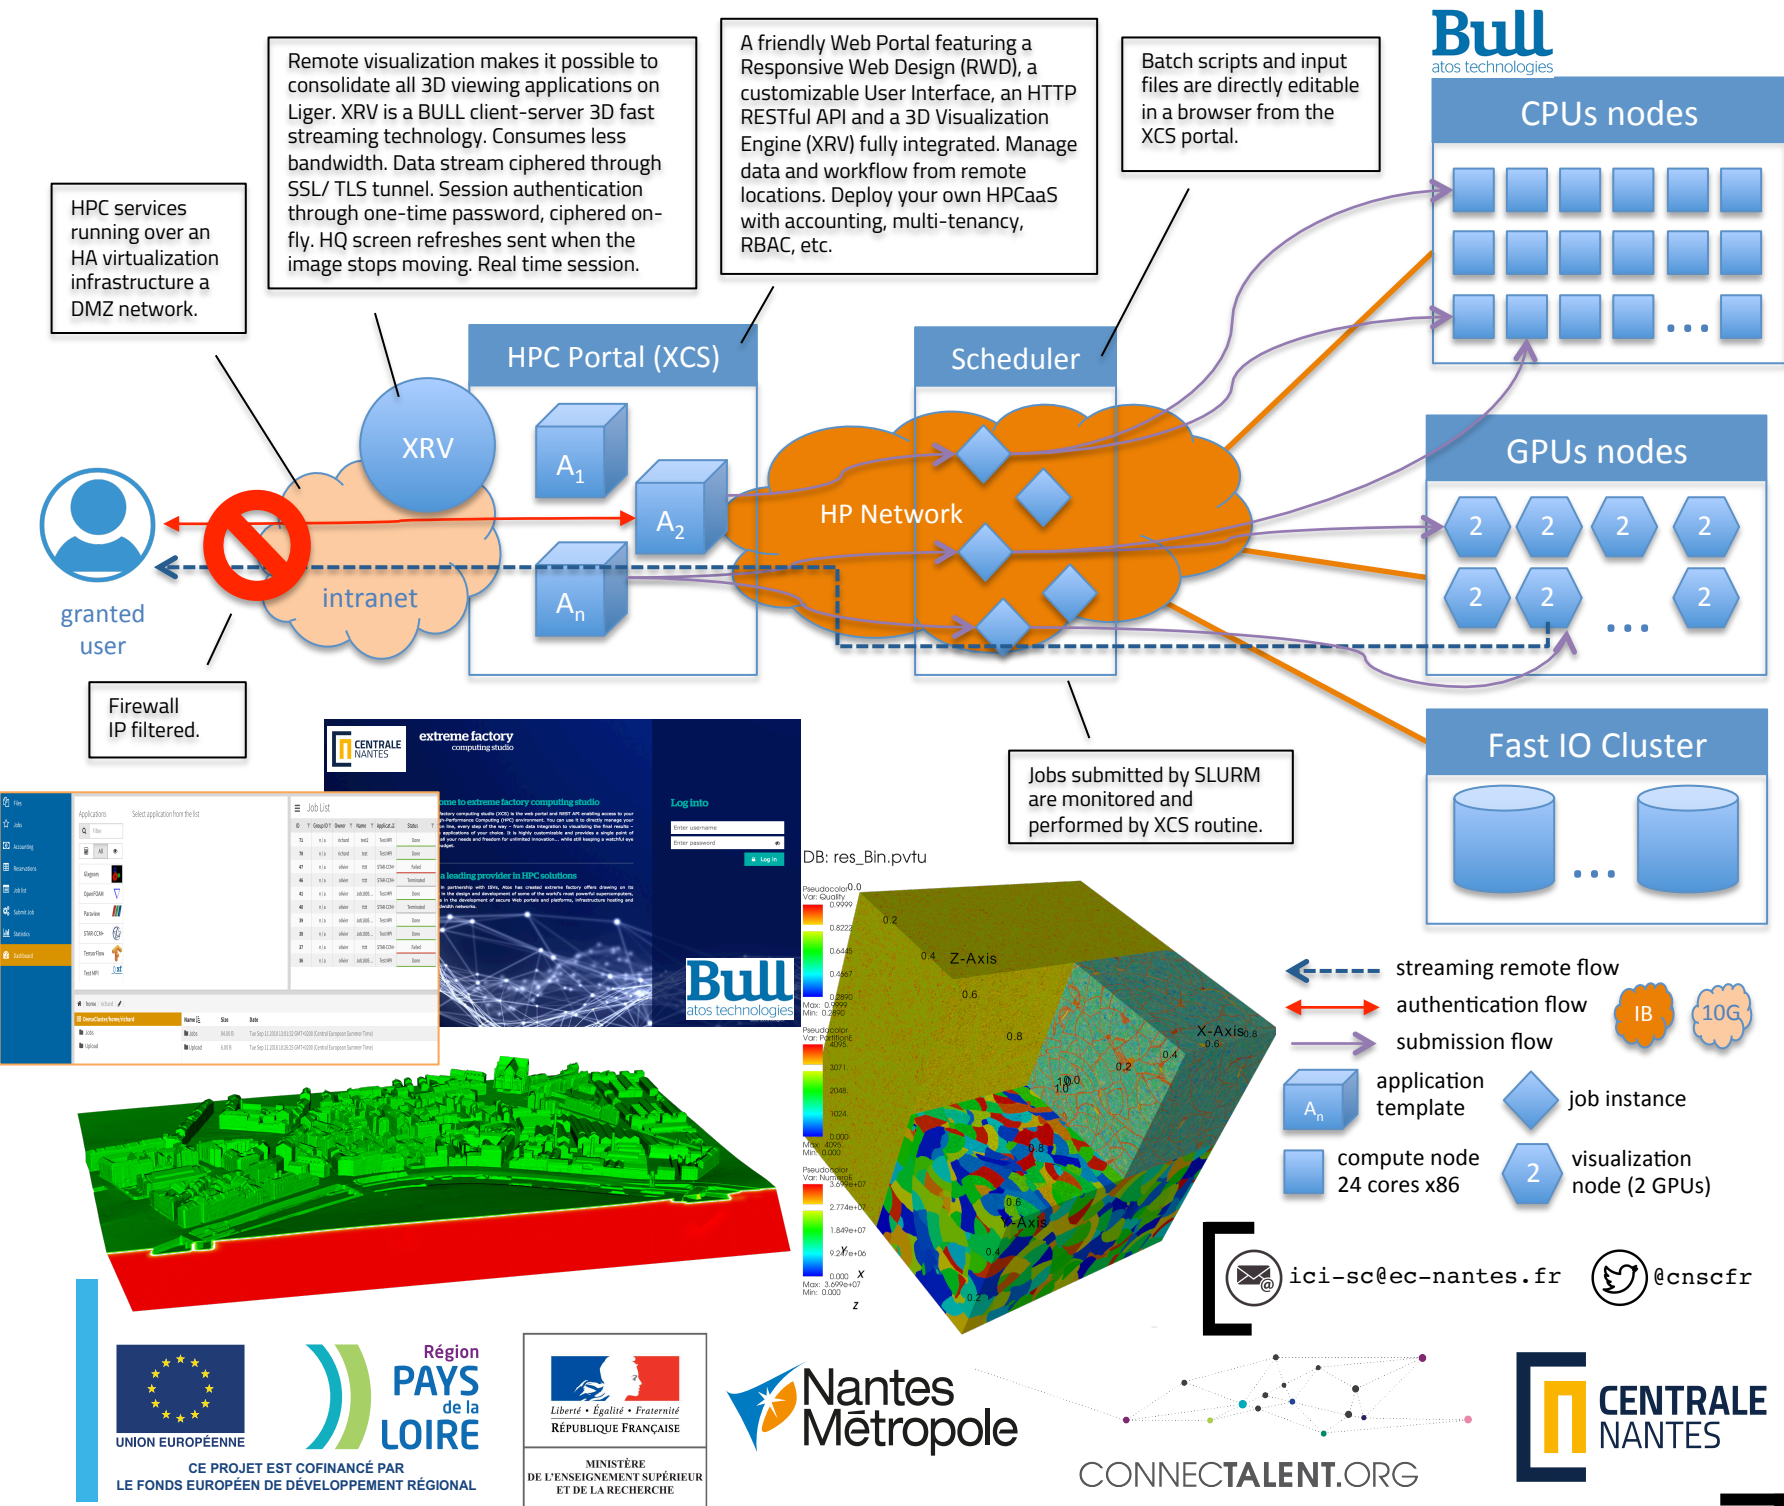

Group Centrale® 2018

Liger hosts an HPC-as-a-Service fully engined by BULL® Extreme Factory Computing Studio with a fast and an efficient Remote 3D Visualization application

supercomputing.ec-nantes.fr

CONNECTALENT.ORG